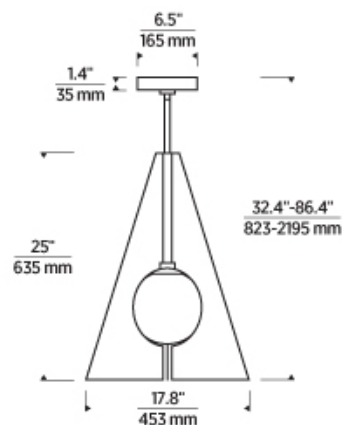

## SPECIFICATIONS

HARDWARE MATERIAL	Metal
SHADE MATERIAL	Glass
NET WEIGHT	
HEIGHT	25in
WIDTH	17.8in
LENGTH	17.8in
UP LIGHT / DOWN LIGHT / BOTH?	
WET LISTED	
DAMP LISTED	Yes
DRY LISTED	
MIN. HANGING HEIGHT	32.4in
MAX HANGING HEIGHT	86.4in
TOTAL CORD LENGTH	
TOTAL STEM LENGTH	Up to 60in
STEM QTY	6
SLOPED CEILING ADAPTABLE?	Yes 20° Max
GENERAL LISTING	ETL Listed
INCLUDES	